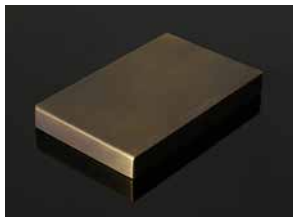

Medium Antique Brass