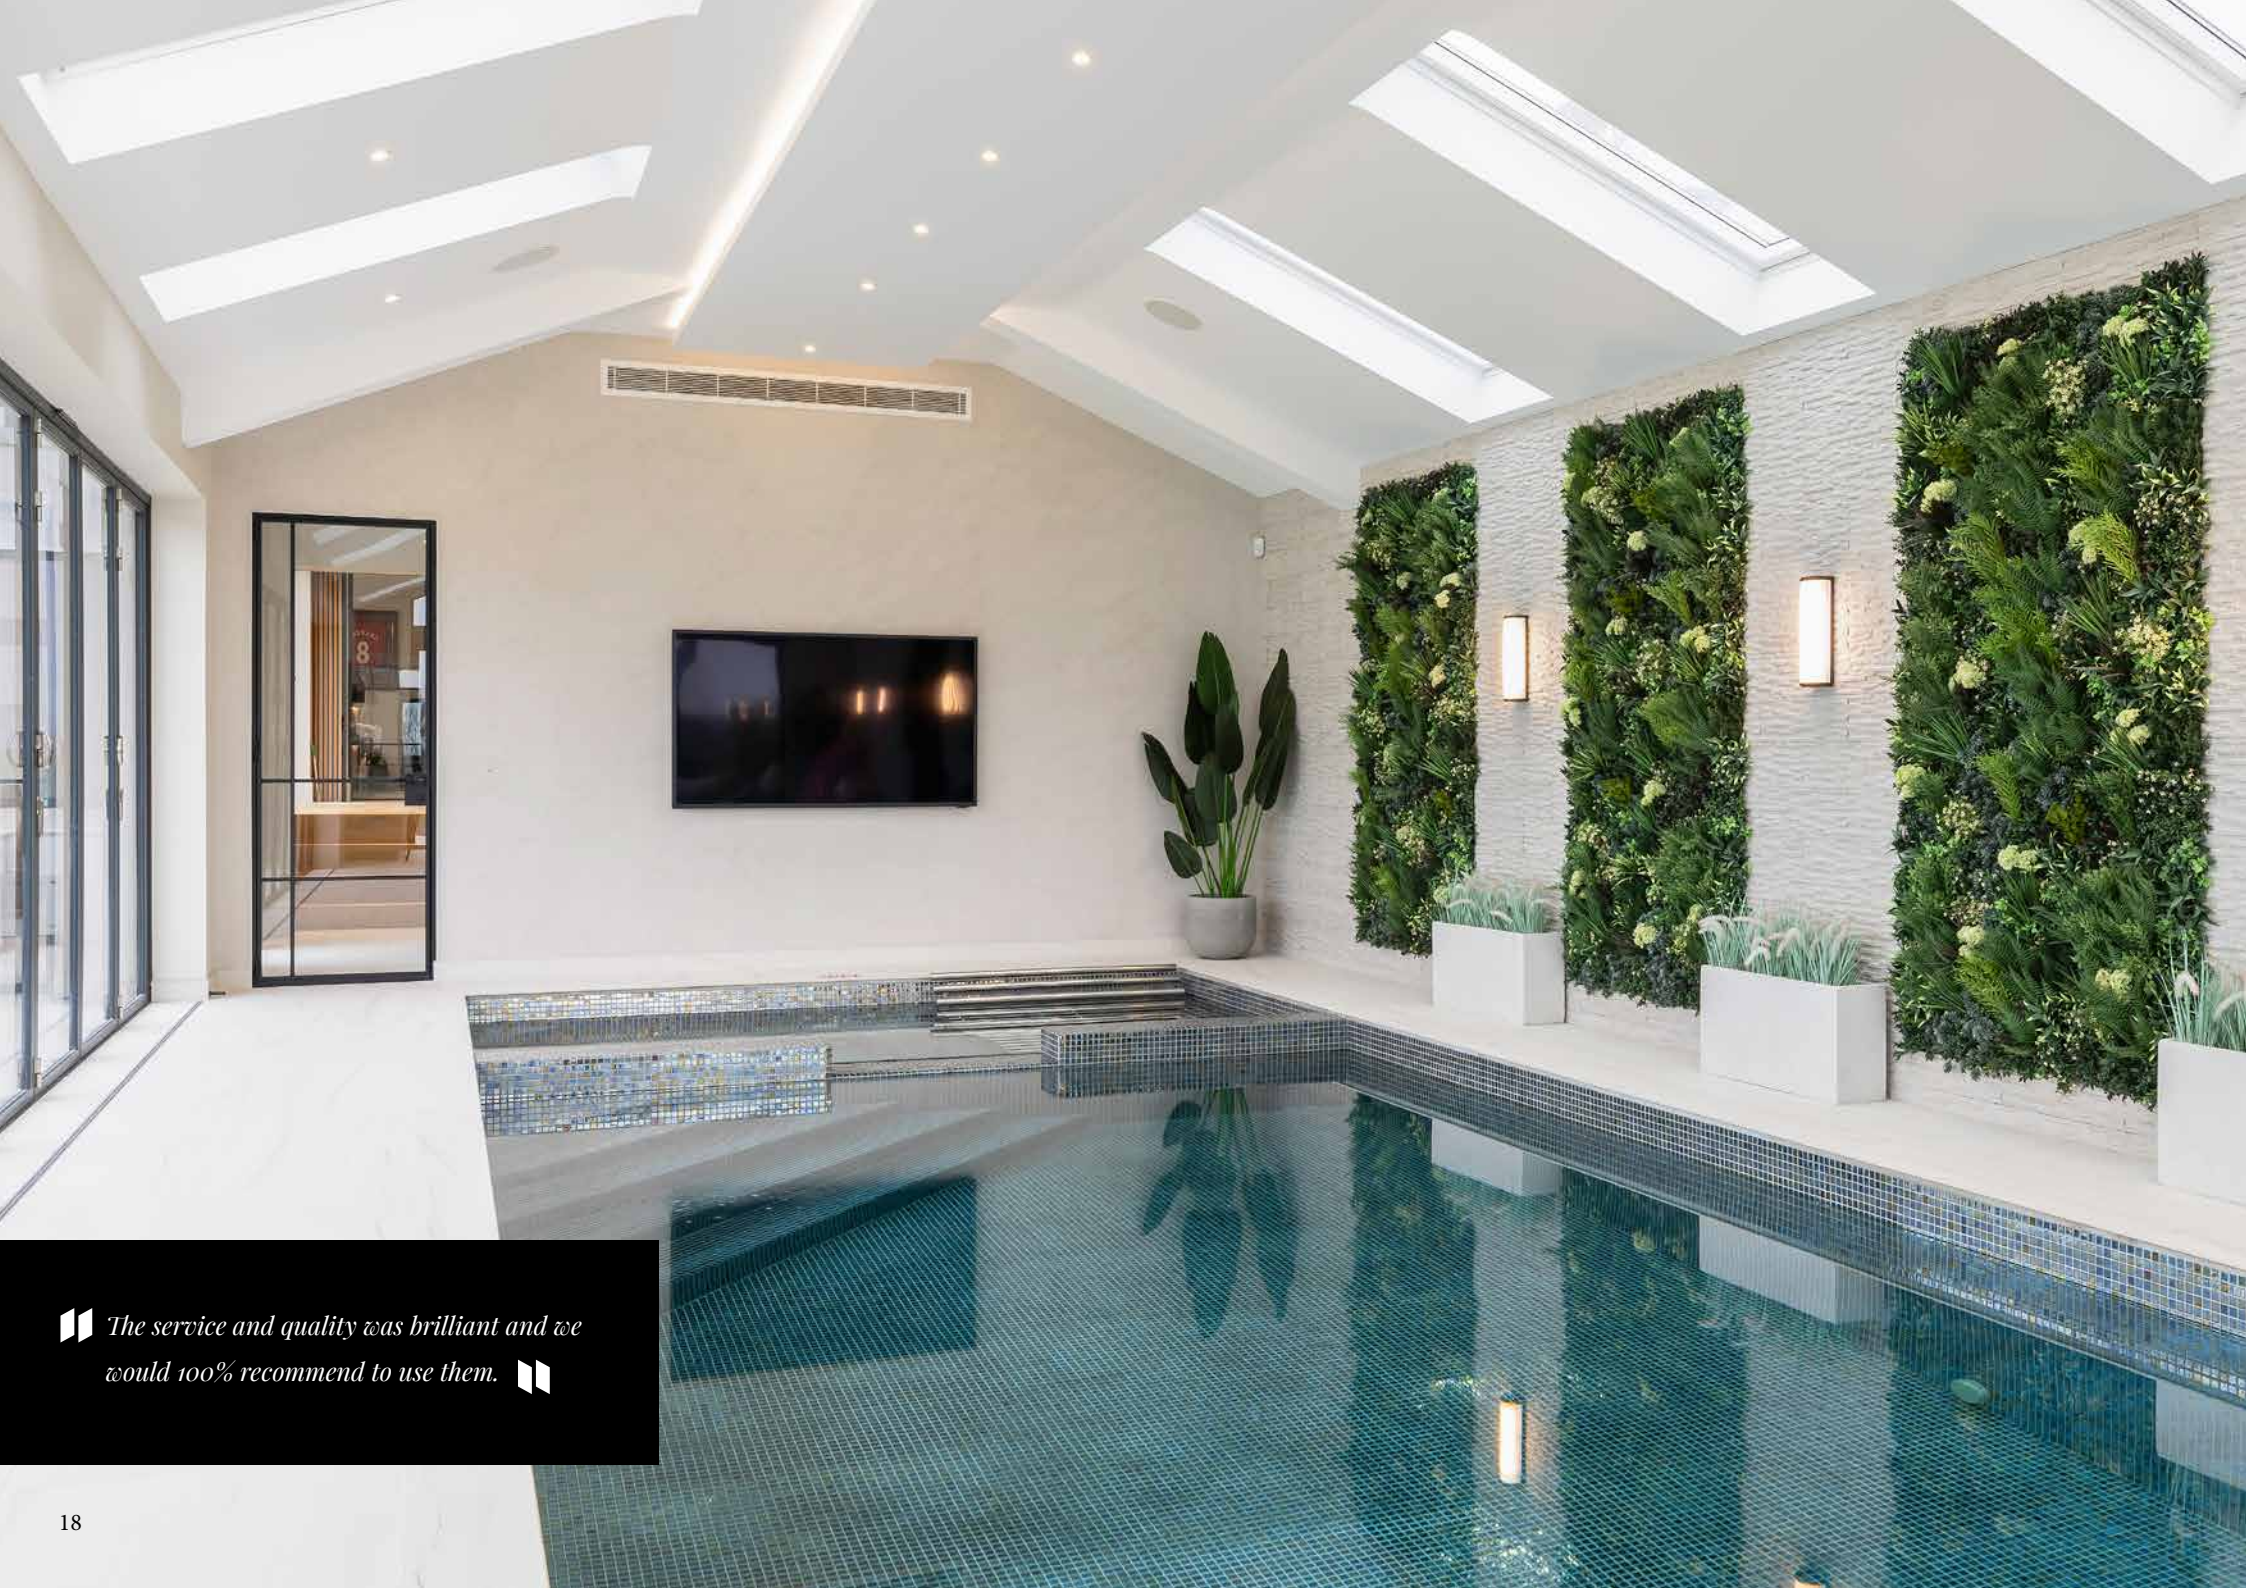

Bathrooms & Wetrooms

RK Steel is perfect for bathrooms, wet rooms and swimming pool applications.

Our steel products are available with upgraded galvanising, protecting them from corrosion in environments with high moisture.