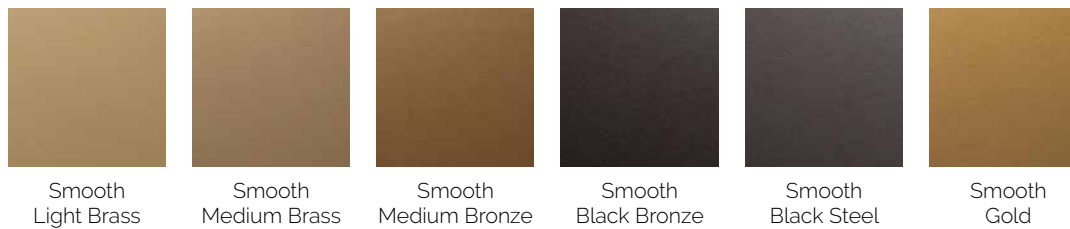

Standard Fluted

A decorative glass, but still make
out people and objects behind.

Blasted Fluted

Another version of fluted glass
with obscure layering between
the pattern for added privacy.

Brown Fluted

Brown tinted version of the
standard fluted.

Grey Fluted

Grey tinted version of the
standard fluted.

Black Tinted

Clear glass with black tint.

Brown Tinted

Clear glass with brown tint.

Grey Tinted

Clear glass with grey tint.

Mastercare Obscure

High-end glass with a modern
square pattern on a matte
background.

Satinato

Fully obscure flat glass.

Colours

We offer a comprehensive range of colours and here is a small selection of our standard and metallic colour options on our online configurator.

Standard Colours

Metallic Colours

Smooth Metallic Colours

All colours and finishes depicted are representative only.

Looking for a special colour?

Black is a timeless choice and our most popular finish. In addition, you can now upgrade to any RAL colour, or... we are pleased to offer any shade from the Farrow & Ball or Little Greene collections.