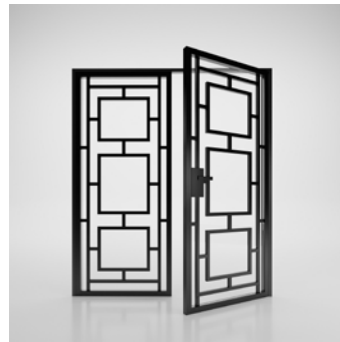

Lattice Collection

LA 08