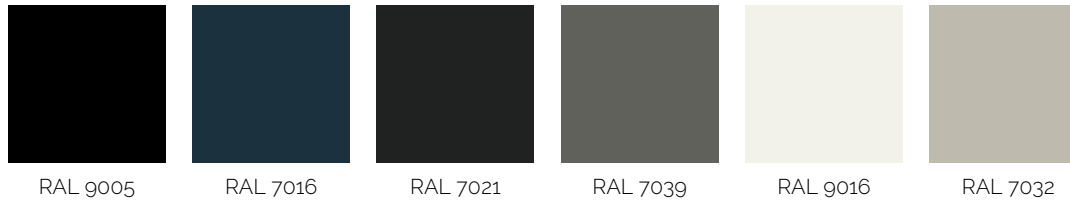

Grey Fluted

Grey tinted version of the
standard fluted.

Black Tinted

Clear glass with black tint.

Brown Tinted

Clear glass with brown tint.

Grey Tinted

Clear glass with grey tint.

Mastercare Obscure

High-end glass with a modern
square pattern on a matte
background.

Satinato

Fully obscure flat glass.

Colours

We offer a comprehensive range of colours and here is a small selection of our standard and metallic colour options on our online configurator.

Standard Colours

Metallic Colours

Smooth Metallic Colours

All colours and finishes depicted are representative only.

Looking for a special colour?

Black is a timeless choice and our most popular finish. In addition, you can now upgrade to any RAL colour, or... we are pleased to offer any shade from the Farrow & Ball or Little Greene collections.