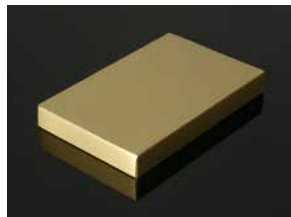

Satin Brass