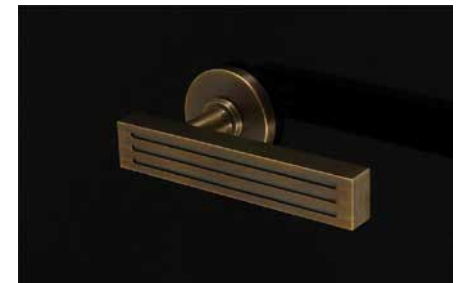

Luna

Optional handle upgrade

If a room needs extra security, why not upgrade to a smart handle.

Unlock your door with one touch finger print recognition, personal passcode or smart home app.

Handcrafted Brass Handles

Discover our exquisite range of handcrafted solid brass handles, carefully designed to elevate the touch and aesthetic of your internal glass doors. This luxurious range of handles are available in an array of hand crafted finishes to complement your home.

Further colour options available.

Chippenham

Chelsea

Marlow

Compton

Winchester

Knightsbridge

Wynchbury