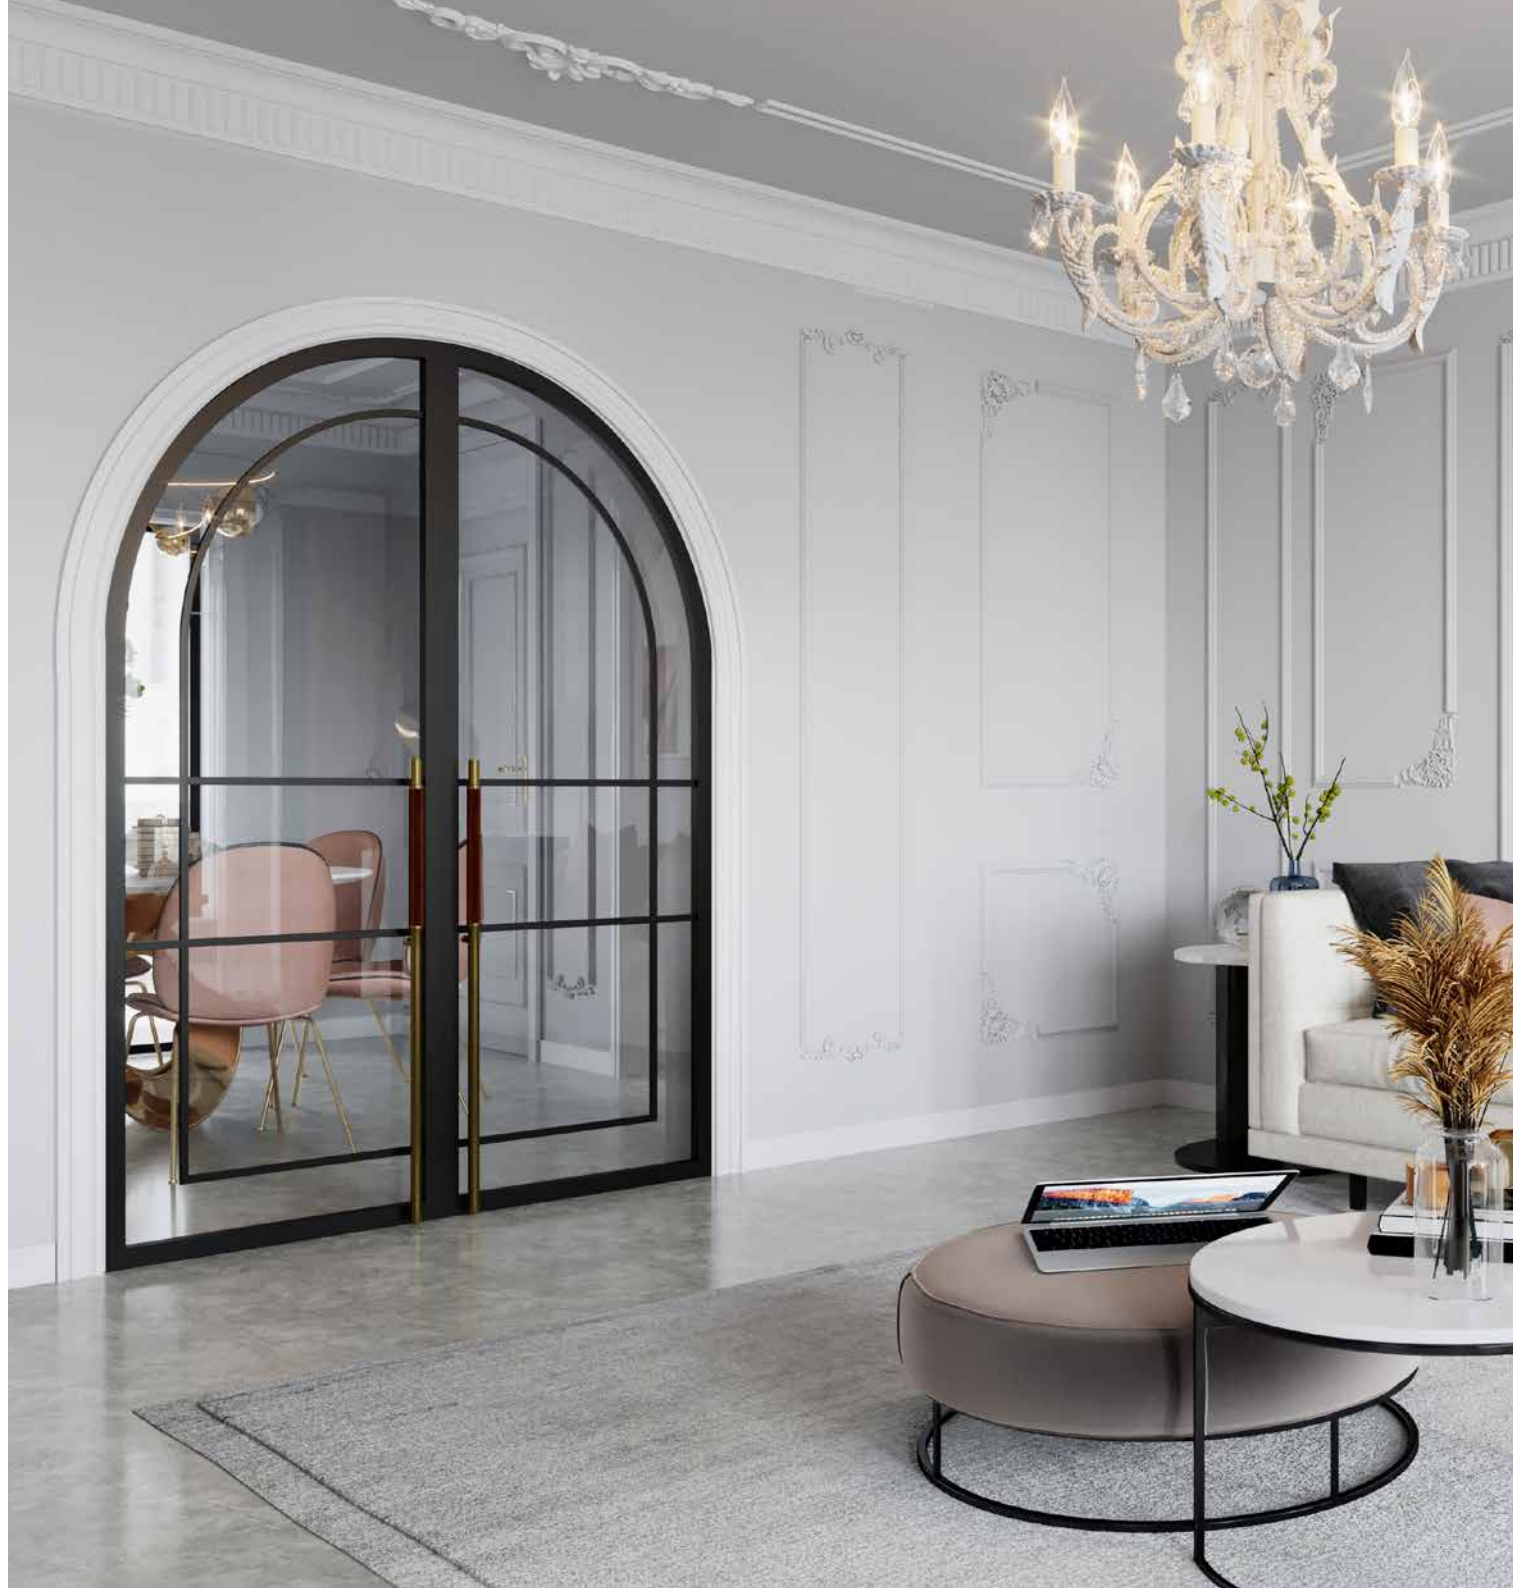

Introducing The Arch Collection

Do you have beautiful curves and arches in your home? As all our products are handmade and bespoke to you, we can design our hinged product in any arch shape to fit your home.

Maximise those curves and bring a touch of elegance using curved designs that help diffuse light more evenly and creating a warm and inviting atmosphere.