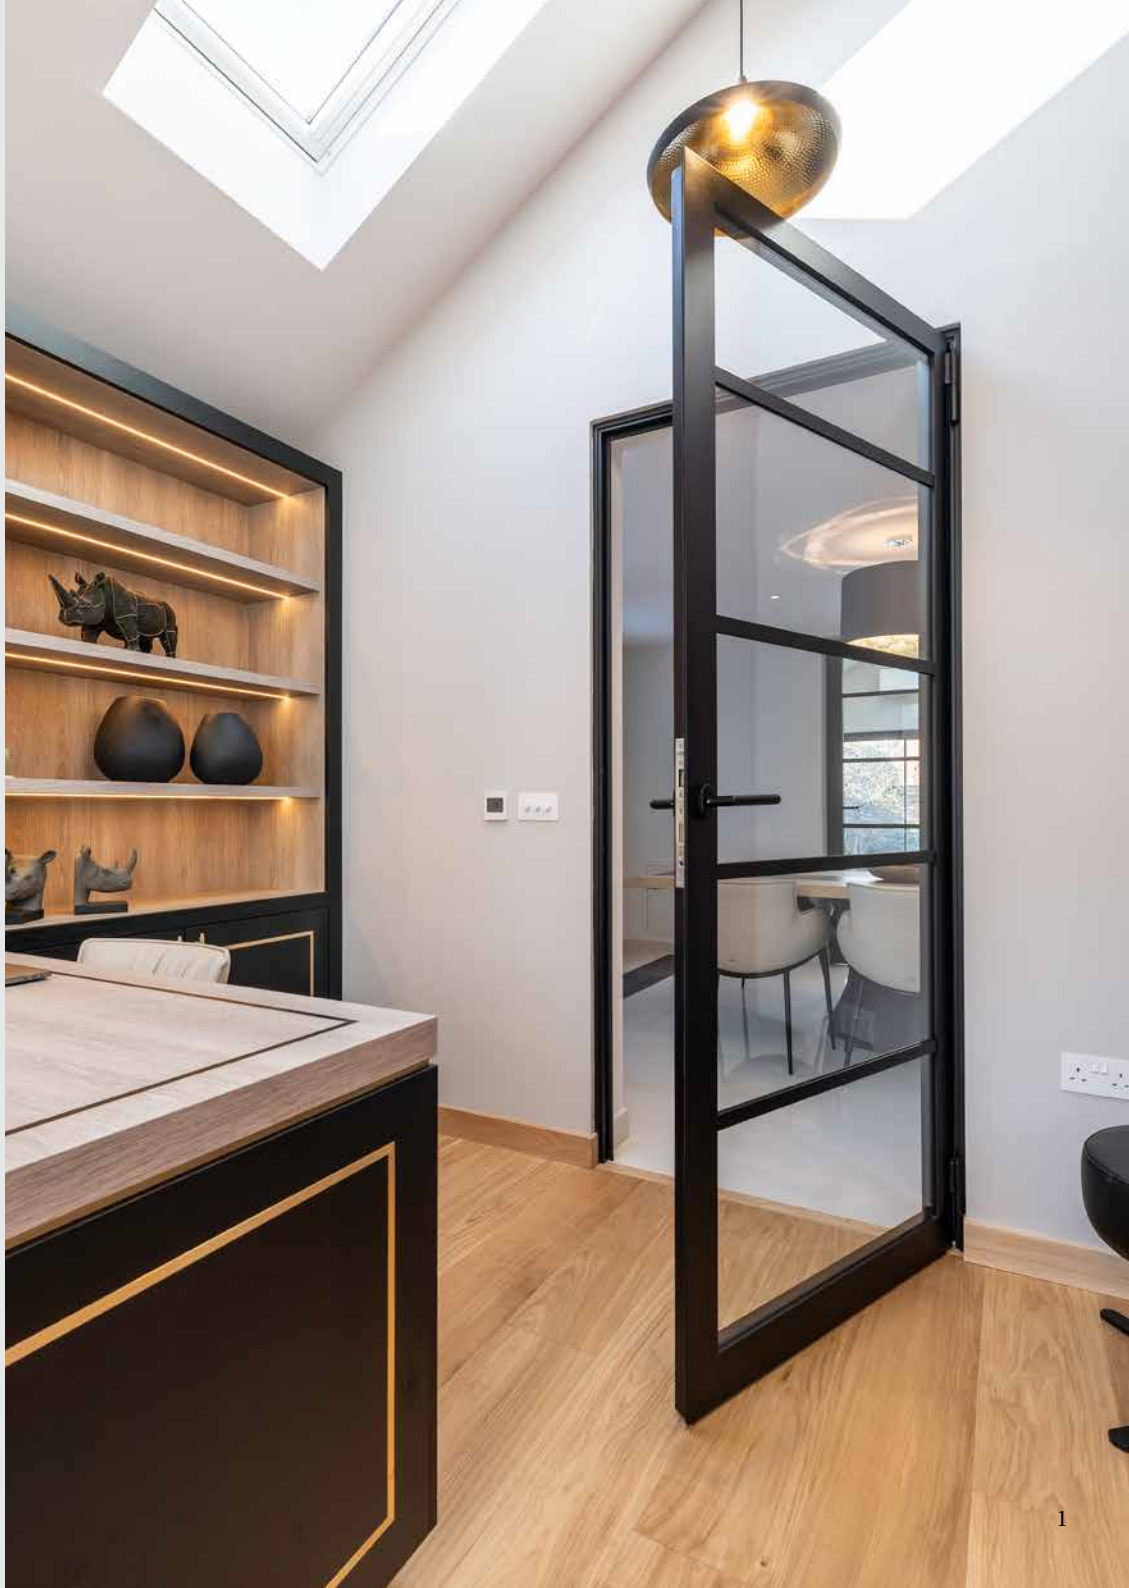

In our brochure you'll find

- ▮ Our Product Range..... 4
- ▮ Style Inspiration 9
- ▮ Technical Features – Fire-Rated and Sound-Proofing..... 13
- ▮ Bathrooms & Wetrooms..... 16
- ▮ Bespoke Collections – Regal and Arch..... 19
- ▮ Finishing Touches 23
- ▮ Glass Options 25
- ▮ Colours..... 27
- ▮ Metal Finishes 31
- ▮ Handles 32
- ▮ Design Your Own..... 35
- ▮ Outdoor Solutions..... 39
- ▮ About Us..... 43